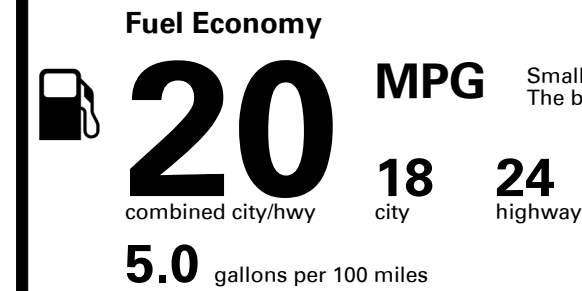

Manufacturer's Suggested Retail Price: $58,300.00

ADDED FEATURES:

*Sport Advanced Package: $6,400.00

- 21-inch Sport Alloy Wheels
- Nappa Leather Seating Surfaces
- Leatherette Wrapped Upper Instrument Panel
- Microfiber Suede Headliner
- Lexicon® Premium Audio / Genesis Digital Key
- Surround View Monitor / Blind-Spot View Monitor
- Remote Smart Parking Assist
- Parking Distance Warning - Forward / Reverse
- Parking Collision-Avoidance Assist - Reverse
- Layered Edge Backlit Trim

*Sport Prestige Package: $3,200.00

- 12.3" 3D Digital Instrument Cluster
- Head-Up Display
- 3-Zone Climate Control
- Forward Attention Warning
- Carbon Fiber Trim
- Heated 2nd Row Seats
- Manual Rear Door Shades

Accessories

- *Cargo Net $50.00
- *Reversible Cargo Tray $160.00
- *Cargo Cover $200.00
- *Roadside Assistance Kit $100.00
- *First Aid Kit $45.00
- *All Season Fitted Liners $220.00
- *Wheel Locks $85.00

Inland Freight & Handling : $1,350.00

TOTAL PRICE: $70,110.00

319 A 1

SOLD TO: PA705   **SHIPPED TO: PA705**
GENESIS OF WEXFORD
10677 PERRY HIGHWAY
WEXFORD PA 15090

VIN: 5NMMCDTC6SH030760	ENGINE: G6DSRA487559	EXTERIOR COLOR: ALTA WHITE	INTERIOR/SEAT COLOR: ULTRAMARINE
MODEL: U0462A65	PORT OF ENTRY: MA	TRANSPORT: TRUCK	ACCESSORY WEIGHT: 36 lbs./ 17 kgs.

EMISSIONS:
This vehicle is certified to meet emission requirements in all 50 states

EPA DOT Fuel Economy and Environment

Gasoline Vehicle

Small SUVs range from 14 to 118 MPG. The best vehicle rates 140 MPGe.

You spend $6,500
more in fuel costs over 5 years
compared to the average new vehicle.

Annual fuel cost $3,200