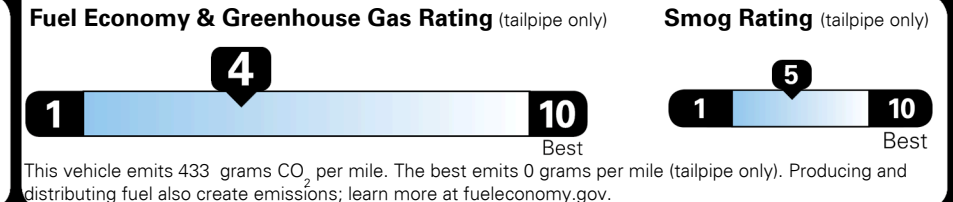

Inland Freight & Handling : \$1,495.00

TOTAL PRICE: \$66,560.00

EPA DOT Fuel Economy and Environment

Gasoline Vehicle

Fuel Economy

21 MPG
 combined city/hwy

18 MPG
 city

25 MPG
 highway

4.8 gallons per 100 miles

Small SUVs range from 14 to 125 MPG. The best vehicle rates 146 MPGe.

You spend \$6,250
 more in fuel costs over 5 years compared to the average new vehicle.

Annual fuel cost \$2,950