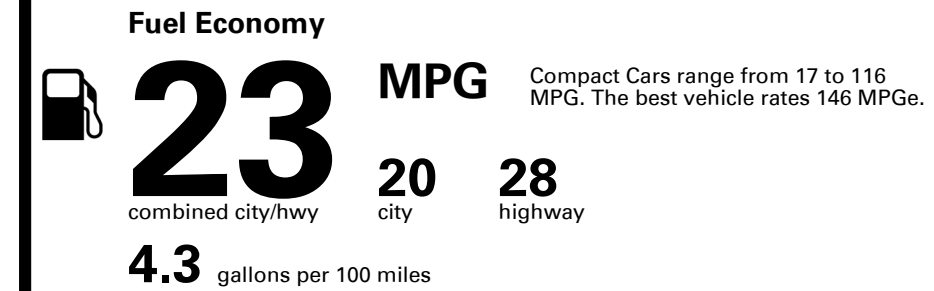

TOTAL PRICE: \$52,985.00

EPA DOT Fuel Economy and Environment

Gasoline Vehicle

You spend \$5,000
more in fuel costs over 5 years compared to the average new vehicle.

Annual fuel cost \$2,700

Fuel Economy & Greenhouse Gas Rating (tailpipe only)