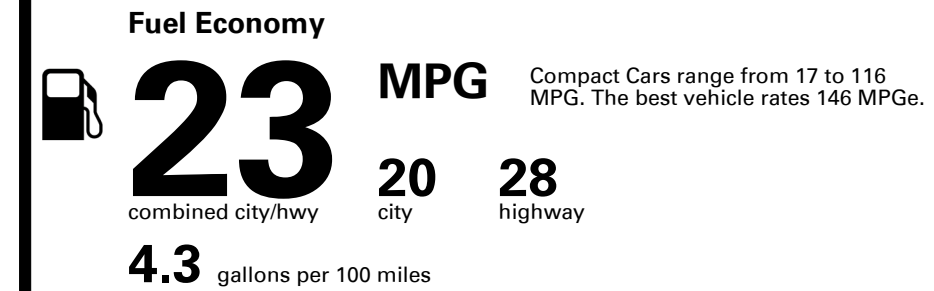

## EPA DOT Fuel Economy and Environment

Gasoline Vehicle

**You spend \$5,000**  
**more in fuel costs over 5 years**  
compared to the average new vehicle.

**Annual fuel cost \$2,700**

**Fuel Economy & Greenhouse Gas Rating** (tailpipe only)