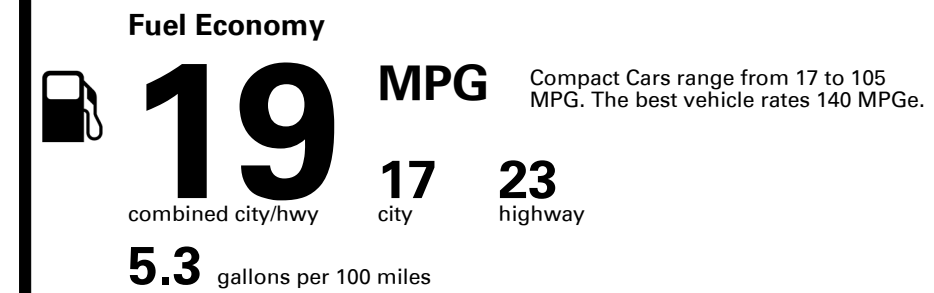

Additional Standard Features

- Carpeted Floor Mats

Full Tank of Gas

GENESIS WARRANTY

- 5-year/60,000-mile New Vehicle Warranty*
- 10-year/100,000-mile Powertrain Warranty*
- 7-year/Unlimited-mile Anti-perforation Warranty*
- Limited warranties, see dealer for details

Manufacturer's Suggested Retail Price: $53,050.00

ADDED FEATURES:

*Sport Prestige Package: $4,400.00

- Electronically Controlled Suspension
- Limited Slip Differential
- Head-Up Display
- Nappa Leather Seating Surfaces
- Microfiber Suede Headliner & Pillars
- Surround View Monitor
- Blind-Spot View Monitor
- Power Trunk

Accessories

- *Reversible Cargo Tray $160.00
- *First Aid Kit $45.00

SOLD TO: MI704

GENESIS OF NEW HUDSON
30492 LYON CENTER DRIVE EAST
NEW HUDSON MI 48165

SHIPPED TO: MI704

Inland Freight & Handling : $1,350.00

VIN: KMTG54SE9SU154476	ENGINE: G6DPRA536271	EXTERIOR COLOR: ALTA WHITE	INTERIOR/SEAT COLOR: FOG GRAY TWO TONE/FOG
MODEL: R0462A65	PORT OF ENTRY: TC	TRANSPORT: TRUCK	ACCESSORY WEIGHT: 16 lbs./ 7 kgs.

TOTAL PRICE: $59,005.00

37 A 3365TMORNI 1

EMISSIONS:

This vehicle is certified to meet emission requirements in all 50 states

EPA DOT Fuel Economy and Environment

You spend $7,250
more in fuel costs over 5 years
compared to the average new vehicle.

Annual fuel cost $3,350

Fuel Economy & Greenhouse Gas Rating (tailpipe only)

Smog Rating (tailpipe only)

This vehicle emits 466 grams CO₂ per mile. The best emits 0 grams per mile (tailpipe only). Producing and distributing fuel also create emissions; learn more at fueleconomy.gov.

Actual results will vary for many reasons, including driving conditions and how you drive and maintain your vehicle. The average new vehicle gets 28 MPG and costs $9,500 to fuel over 5 years. Cost estimates are based on 15,000 miles per year at $ 4.25 per gallon. MPGe is miles per gasoline gallon equivalent. Vehicle emissions are a significant cause of climate change and smog.

fueleconomy.gov

Calculate personalized estimates and compare vehicles

GOVERNMENT 5-STAR SAFETY RATINGS

This vehicle has not been rated by the government for overall vehicle score, frontal crash, side crash or rollover risk.

Source: National Highway Traffic Safety Administration (NHTSA).
www.safercar.gov or 1-888-327-4236

Manufacturer's suggested retail price includes manufacturer's recommended pre-delivery service. Gasoline license and title fees state and local taxes and dealer installed options and accessories are not included in the manufacturer's suggested retail price. This label has been affixed to this vehicle by Genesis Motor America, pursuant to the requirements of 15 U.S.C. 1231 et seq. which prohibits its removal or alteration prior to delivery to the ultimate purchaser.

PARTS CONTENT INFORMATION

FOR VEHICLES IN THIS CARLINE: U.S./CANADIAN PARTS CONTENT: 3 %

MAJOR SOURCES OF FOREIGN PARTS CONTENT: KOREA: 85 %

FOR THIS VEHICLE: FINAL ASSEMBLY POINT: ULSAN, KOREA

COUNTRY OF ORIGIN:

ENGINE: KOREA TRANSMISSION: KOREA

Note: Parts content does not include final assembly, distribution, or other non-parts costs.