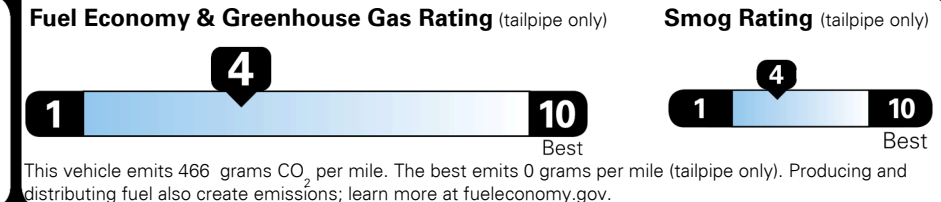

Additional Standard Features

- Carpeted Floor Mats

Full Tank of Gas

GENESIS WARRANTY

- 5-year / 60,000-mile New Vehicle Warranty*
- 10-year / 100,000-mile Powertrain Warranty*
- 7-year / Unlimited-mile Anti-perforation Warranty*
- Limited warranties, see dealer for details

Manufacturer's Suggested Retail Price: $55,600.00

ADDED FEATURES:

- *CAVENDISH RED(RLA) Paint $650.00
- Accessories
- *Reversible Cargo Tray $195.00
- *First Aid Kit $65.00
- *All Season Fitted Liners $235.00
- *NFC Key Card $30.00

SOLD TO: MI704 SHIPPED TO: MI704
GENESIS OF NEW HUDSON
30492 LYON CENTER DRIVE EAST
NEW HUDSON MI 48165

VIN: KMTG54SE9TU169710	EXTERIOR COLOR: CAVENDISH RED	INTERIOR/SEAT COLOR: FOG GRAY TWO TONE/FOG
MODEL: R0472A65	PORT OF ENTRY: TC	TRANSPORT: TRUCK
EMISSIONS: This vehicle is certified to meet emission requirements in all 50 states		ACCESSORY WEIGHT: 14 lbs./ 6 kgs.

Inland Freight & Handling : $1,395.00

TOTAL PRICE: $58,170.00

360 A 0046TPORGY

EPA DOT Fuel Economy and Environment

Gasoline Vehicle

Fuel Economy

19 MPG
combined city/hwy

17 MPG
city

23 MPG
highway

5.3 gallons per 100 miles

Compact Cars range from 17 to 116 MPG. The best vehicle rates 146 MPGe.

You spend $8,000
more in fuel costs over 5 years compared to the average new vehicle.

Annual fuel cost $3,300

Actual results will vary for many reasons, including driving conditions and how you drive and maintain your vehicle. The average new vehicle gets 29 MPG and costs $8,500 to fuel over 5 years. Cost estimates are based on 15,000 miles per year at $ 4.15 per gallon. MPGe is miles per gasoline gallon equivalent. Vehicle emissions are a significant cause of climate change and smog.

fueleconomy.gov
Calculate personalized estimates and compare vehicles

GOVERNMENT 5-STAR SAFETY RATINGS

This vehicle has not been rated by the government for overall vehicle score, frontal crash, side crash or rollover risk.

Source: National Highway Traffic Safety Administration (NHTSA).
www.safercar.gov or 1-888-327-4236

Manufacturer's suggested retail price includes manufacturer's recommended pre-delivery service. Gasoline license and title fees state and local taxes and dealer installed options and accessories are not included in the manufacturer's suggested retail price. This label has been affixed to this vehicle by Genesis Motor America, pursuant to the requirements of 15 U.S.C. 1231 et seq. which prohibits its removal or alteration prior to delivery to the ultimate purchaser.

PARTS CONTENT INFORMATION

FOR VEHICLES IN THIS CARLINE: U.S./CANADIAN PARTS CONTENT: 5 %
MAJOR SOURCES OF FOREIGN PARTS CONTENT: KOREA: 80 %
FOR THIS VEHICLE: FINAL ASSEMBLY POINT: ULSAN, KOREA
COUNTRY OF ORIGIN:
ENGINE: KOREA TRANSMISSION: KOREA
Note: Parts content does not include final assembly, distribution, or other non-parts costs.